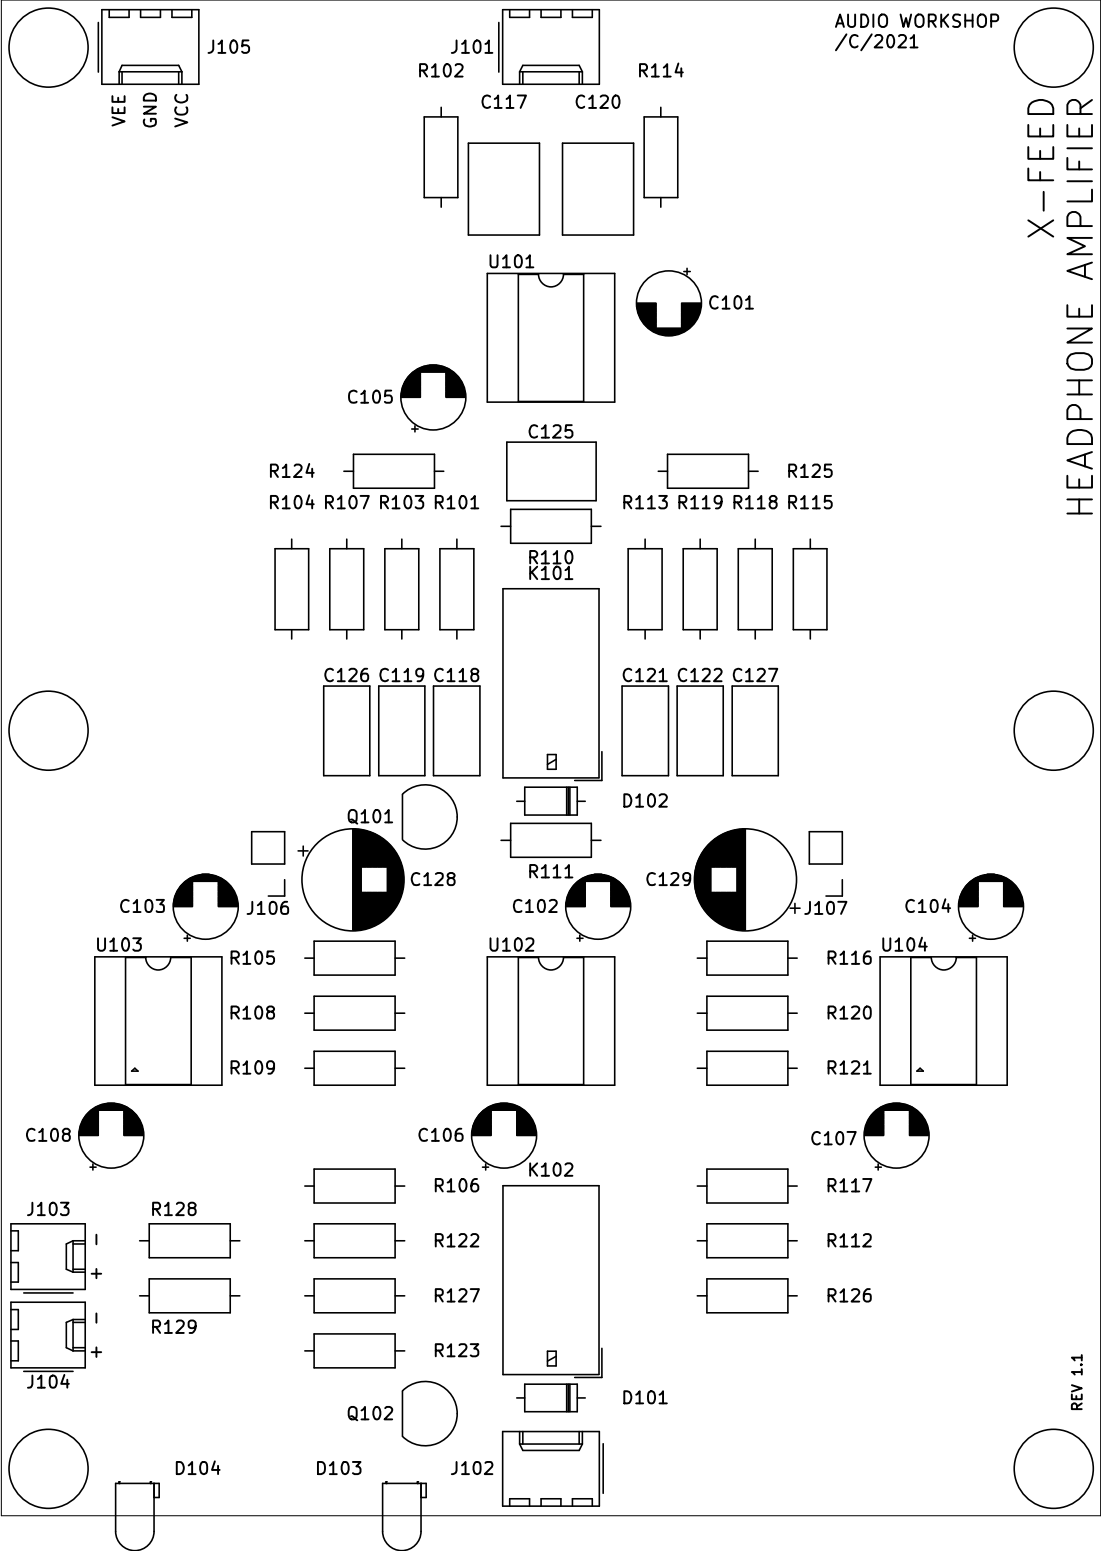

X-FEED HEADPHONE AMPLIFIER

- c111

- c11e

c110 , c134

c152 - c114

c113

c10a

c115

c112